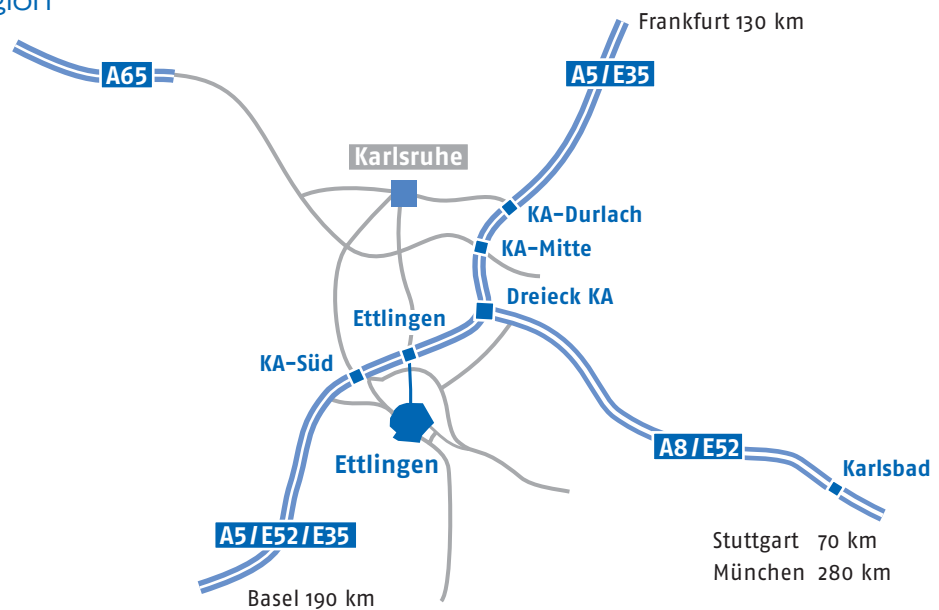

Directions Karlsruhe region

Motorway A5

The first exit south of Karlsruhe motorway junction (Autobahn-Dreieck Karlsruhe) is exit Ettligen. From here follow signs for Ettligen. Then continue straight on towards city center (Zentrum). At the first traffic circle turn left into Ludwig-Erhard-Straße. There are plenty of parking spaces.

From Karlsruhe Main Station (Hauptbahnhof)

A 10-minute taxi ride.

Direction Ettligen